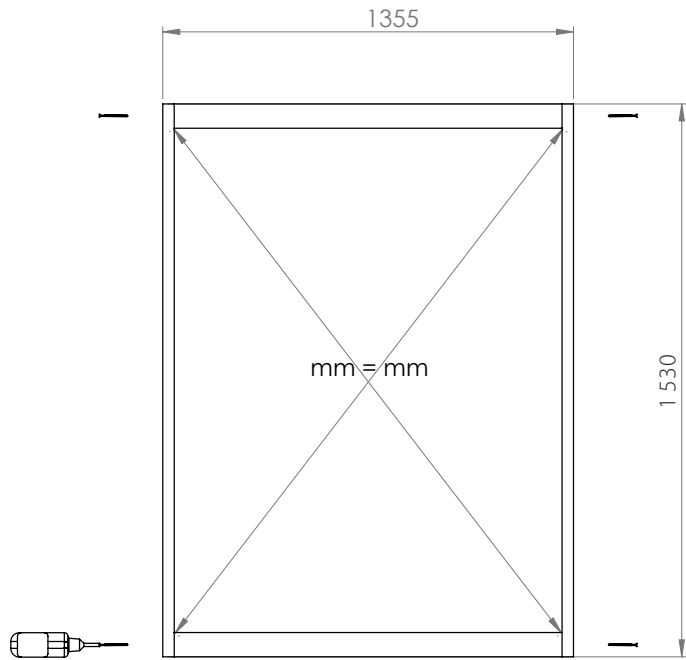

# LIST OF PARTS (BARREL SAUNA 210)

# MANUAL (BARREL SAUNA 210)

DETAIL A  
SCALE 1 : 6

# MANUAL (BARREL SAUNA 210)

DETAIL B  
SCALE 2 : 25