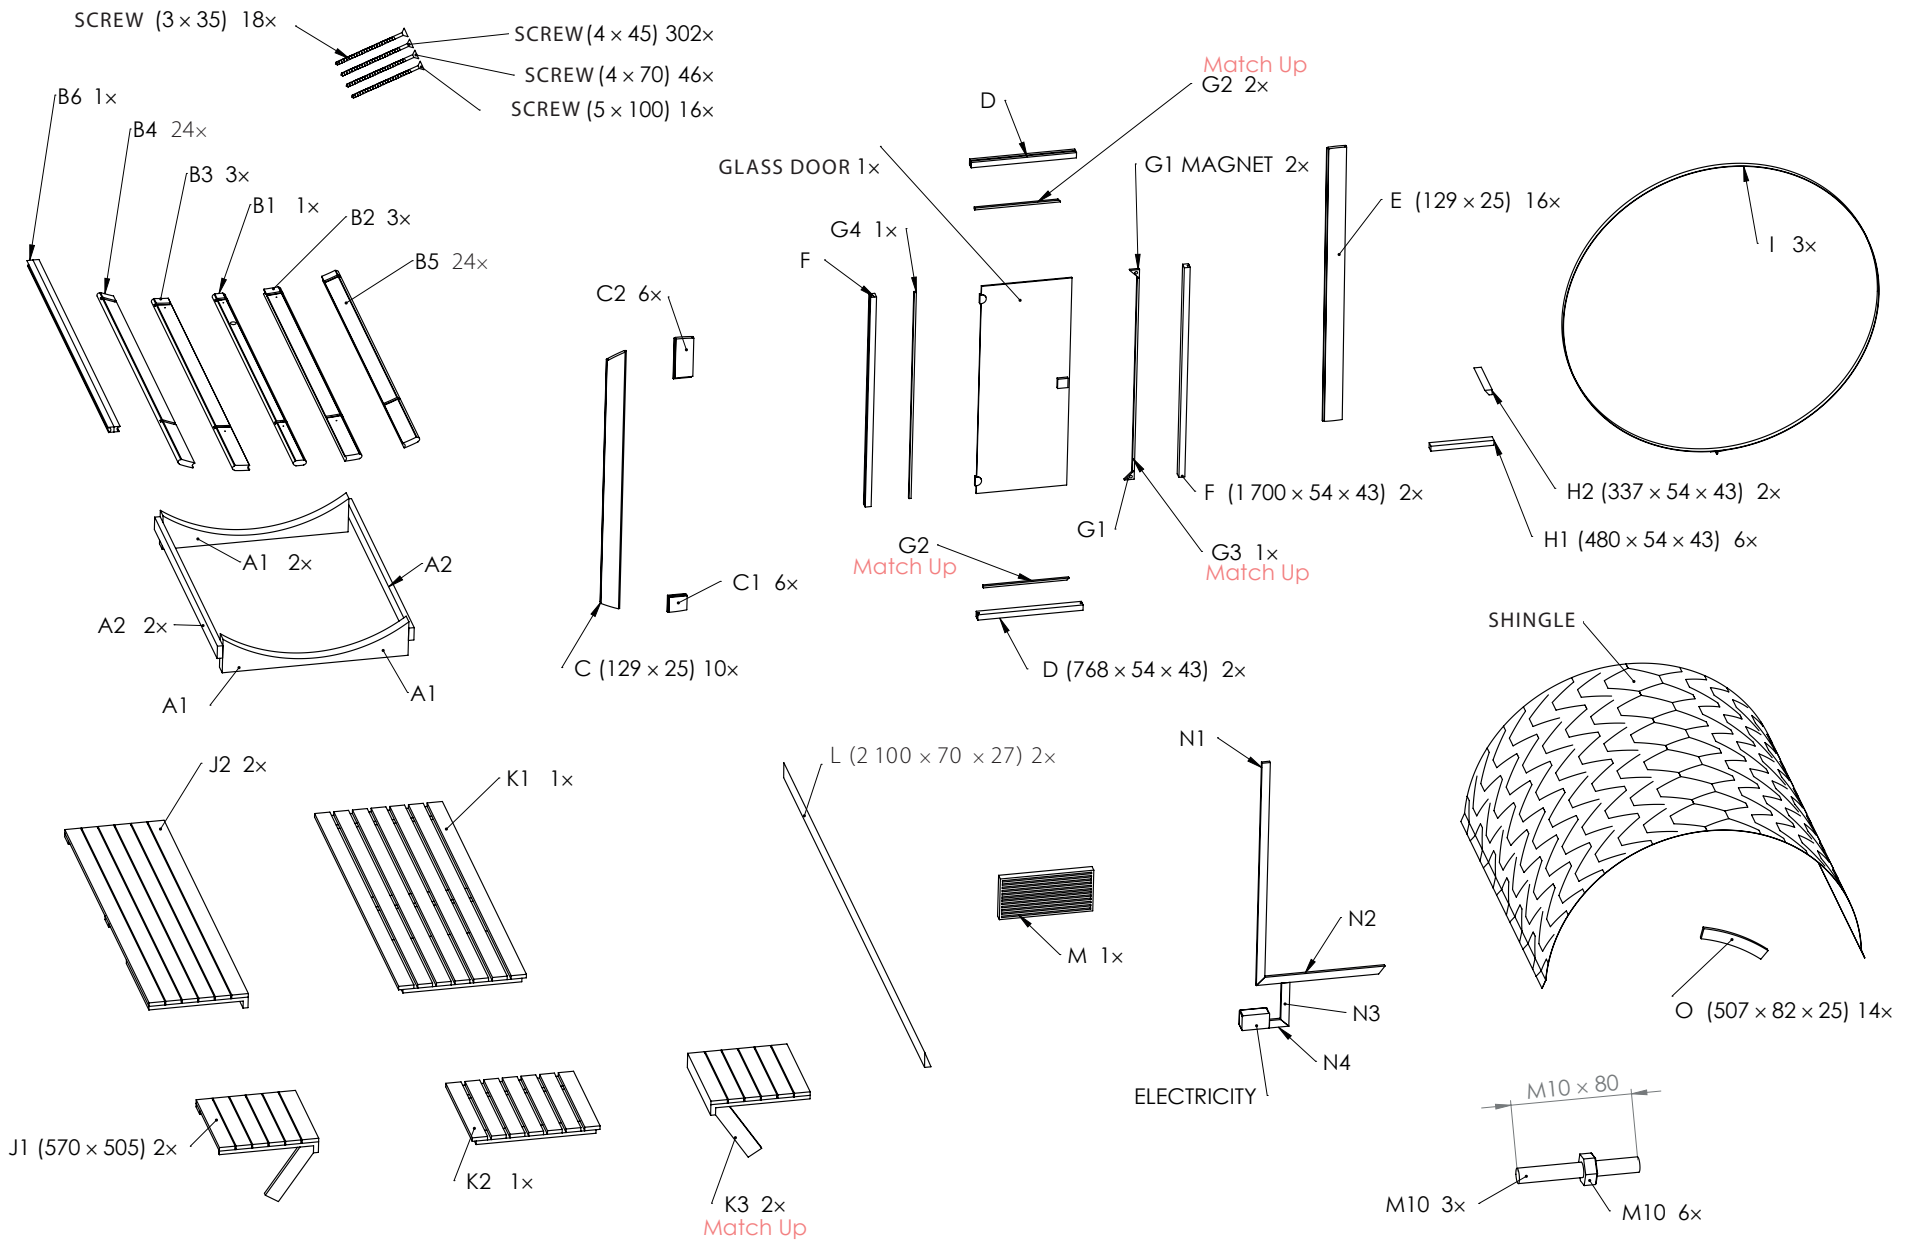

**HANSCRAFT BARREL SAUNA 210**  
installation manual

# LIST OF PARTS (BARREL SAUNA 210)

# MANUAL (BARREL SAUNA 210)

DETAIL A  
SCALE 1 : 6

# MANUAL (BARREL SAUNA 210)

DETAIL B  
SCALE 2 : 25