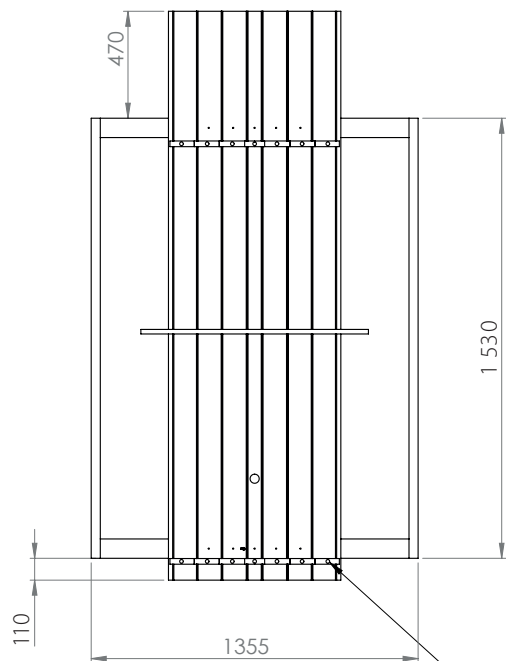

# LIST OF PARTS (BARREL SAUNA 210)

# MANUAL (BARREL SAUNA 210)

DETAIL A  
SCALE 1 : 6

# MANUAL (BARREL SAUNA 210)

DETAIL B  
SCALE 2 : 25