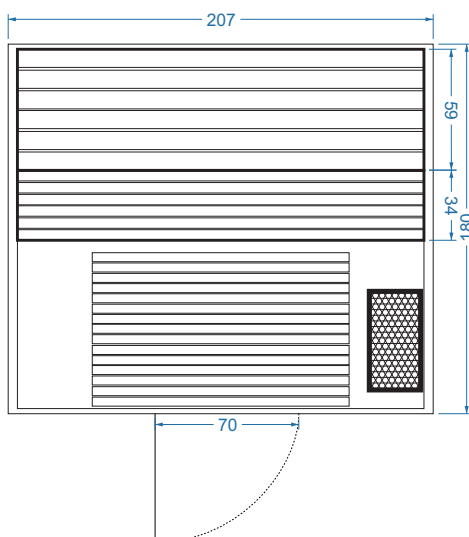

PRODUCED IN CZECH REPUBLIC

QUADRA 180

SPECIFICATIONS

- capacity: **4**
- external dimensions: **207 × 217 × 180 cm**
- internal dimensions: **194 × 190 × 155 cm**
- weight: **approx. 650 kg**
- wall thickness: **42 mm**
- sauna wood: **spruce or thermowood**
- bench wood: **alder**
- sitting: **2× suna benches**
- heating: **electric heater 6–9 kW**
(heater is not included)

STANDARD EQUIPMENT

- steel tightening belts
- all-glass door 8 mm, tempered glass
- fasteners
- ventilation grid

OPTIONAL EQUIPMENT (for extra charge)

- Thermowood
- 1/2 glass for the back wall
- full glass for the front wall
- lock on the glass door
- LED light strip
- roof QUADRA
- assembled sauna
- OSMO coating
- coloring of the sauna
(only for assembled saunas)

Attractive barrel sauna QUADRA with a total length of 180 cm with all glass door offers a unique experience. With its unusual shape and perfect execution the QUADRA 180 is a great addition to any garden.